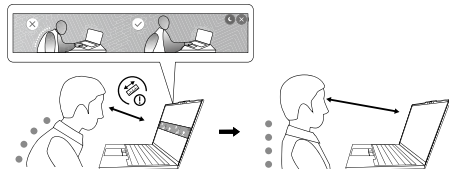

Launch TrackPoint Quick Menu by double tapping² for quick configuration of some device settings.

² It can be set to single tapping.

Lenovo Commercial Vantage*

Access Commercial Vantage to adjust device settings and check for system updates.

Lenovo View*

Video Enhancer

Background Removal

Privacy Guard

Posture Warning

[English]

Specific absorption rate (SAR)

YOUR DEVICE MEETS INTERNATIONAL GUIDELINES FOR EXPOSURE TO RADIO WAVES.